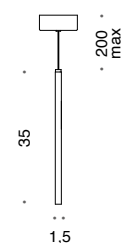

**B - C**

**656/9**  
17 x LED 1W  
2091 lumen -  
3000 K

**B - C**

**656/1SP**  
1 x LED 1W  
123 lumen -  
3000 K

**D**

**656/1SM**  
1 x LED 1W  
123 lumen -  
3000 K

**D**

**656/1SG**  
1 x LED 1W  
123 lumen -  
3000 K