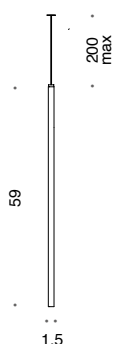

**B - C**

**656/9**  
17 x LED 1W  
2091 lumen -  
3000 K

**B - C**

**656/1SP**  
1 x LED 1W  
123 lumen -  
3000 K

**D**

**656/1SM**  
1 x LED 1W  
123 lumen -  
3000 K

**D**

**656/1SG**  
1 x LED 1W  
123 lumen -  
3000 K

**D**

**657/1SP**  
1 x LED 1W  
123 lumen -  
3000 K

**D**

**657/1SM**  
1 x LED 1W  
123 lumen -  
3000 K

**D**

**657/1SG**  
1 x LED 1W  
123 lumen -  
3000 K

**D**

**656/2A**  
4 x LED 1W  
492 lumen -  
3000 K