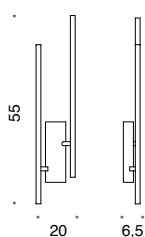

656/2A
4 x LED 1W
492 lumen -
3000 K

D