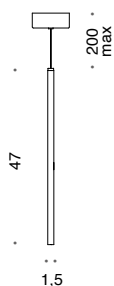

**B - C**

**656/9**  
17 x LED 1W  
2091 lumen -  
3000 K

**B - C**

**656/1SP**  
1 x LED 1W  
123 lumen -  
3000 K

**D**

**656/1SM**  
1 x LED 1W  
123 lumen -  
3000 K

**D**

**656/1SG**  
1 x LED 1W  
123 lumen -  
3000 K

**D**

**657/1SP**  
1 x LED 1W  
123 lumen -  
3000 K

**D**

**657/1SM**  
1 x LED 1W  
123 lumen -  
3000 K

**D**

**657/1SG**  
1 x LED 1W  
123 lumen -  
3000 K

**D**

**656/2A**  
4 x LED 1W  
492 lumen -  
3000 K