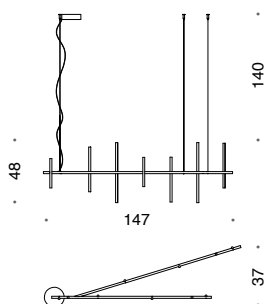

**B - C**

**656/9**  
17 x LED 1W  
2091 lumen -  
3000 K

**B - C**

**656/1SP**  
1 x LED 1W  
123 lumen -  
3000 K

**D**

**656/1SM**  
1 x LED 1W  
123 lumen -  
3000 K

**D**

**656/1SG**  
1 x LED 1W  
123 lumen -  
3000 K