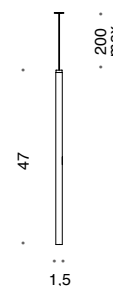

**B - C**

**656/9**  
17 x LED 1W  
2091 lumen -  
3000 K

**B - C**

**656/1SP**  
1 x LED 1W  
123 lumen -  
3000 K

**D**

**656/1SM**  
1 x LED 1W  
123 lumen -  
3000 K

**D**

**656/1SG**  
1 x LED 1W  
123 lumen -  
3000 K

**D**

**657/1SP**  
1 x LED 1W  
123 lumen -  
3000 K

**D**

**657/1SM**  
1 x LED 1W  
123 lumen -  
3000 K

**D**

**657/1SG**  
1 x LED 1W  
123 lumen -  
3000 K

**D**

**656/2A**  
4 x LED 1W  
492 lumen -  
3000 K