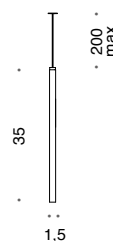

657/1SP
1 x LED 1W
123 lumen -
3000 K

D