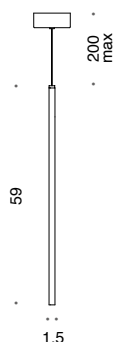

**B - C**

**656/9**  
17 x LED 1W  
2091 lumen -  
3000 K

**B - C**

**656/1SP**  
1 x LED 1W  
123 lumen -  
3000 K

**D**

**656/1SM**  
1 x LED 1W  
123 lumen -  
3000 K

**D**

**656/1SG**  
1 x LED 1W  
123 lumen -  
3000 K

**D**

**657/1SP**  
1 x LED 1W  
123 lumen -  
3000 K

**D**

**657/1SM**  
1 x LED 1W  
123 lumen -  
3000 K

**D**

**657/1SG**  
1 x LED 1W  
123 lumen -  
3000 K

**D**

**656/2A**  
4 x LED 1W  
492 lumen -  
3000 K