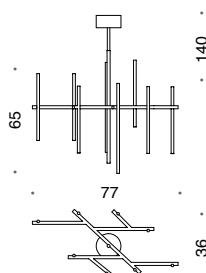

656/1SP
1 x LED 1W
123 lumen -
3000 K

D